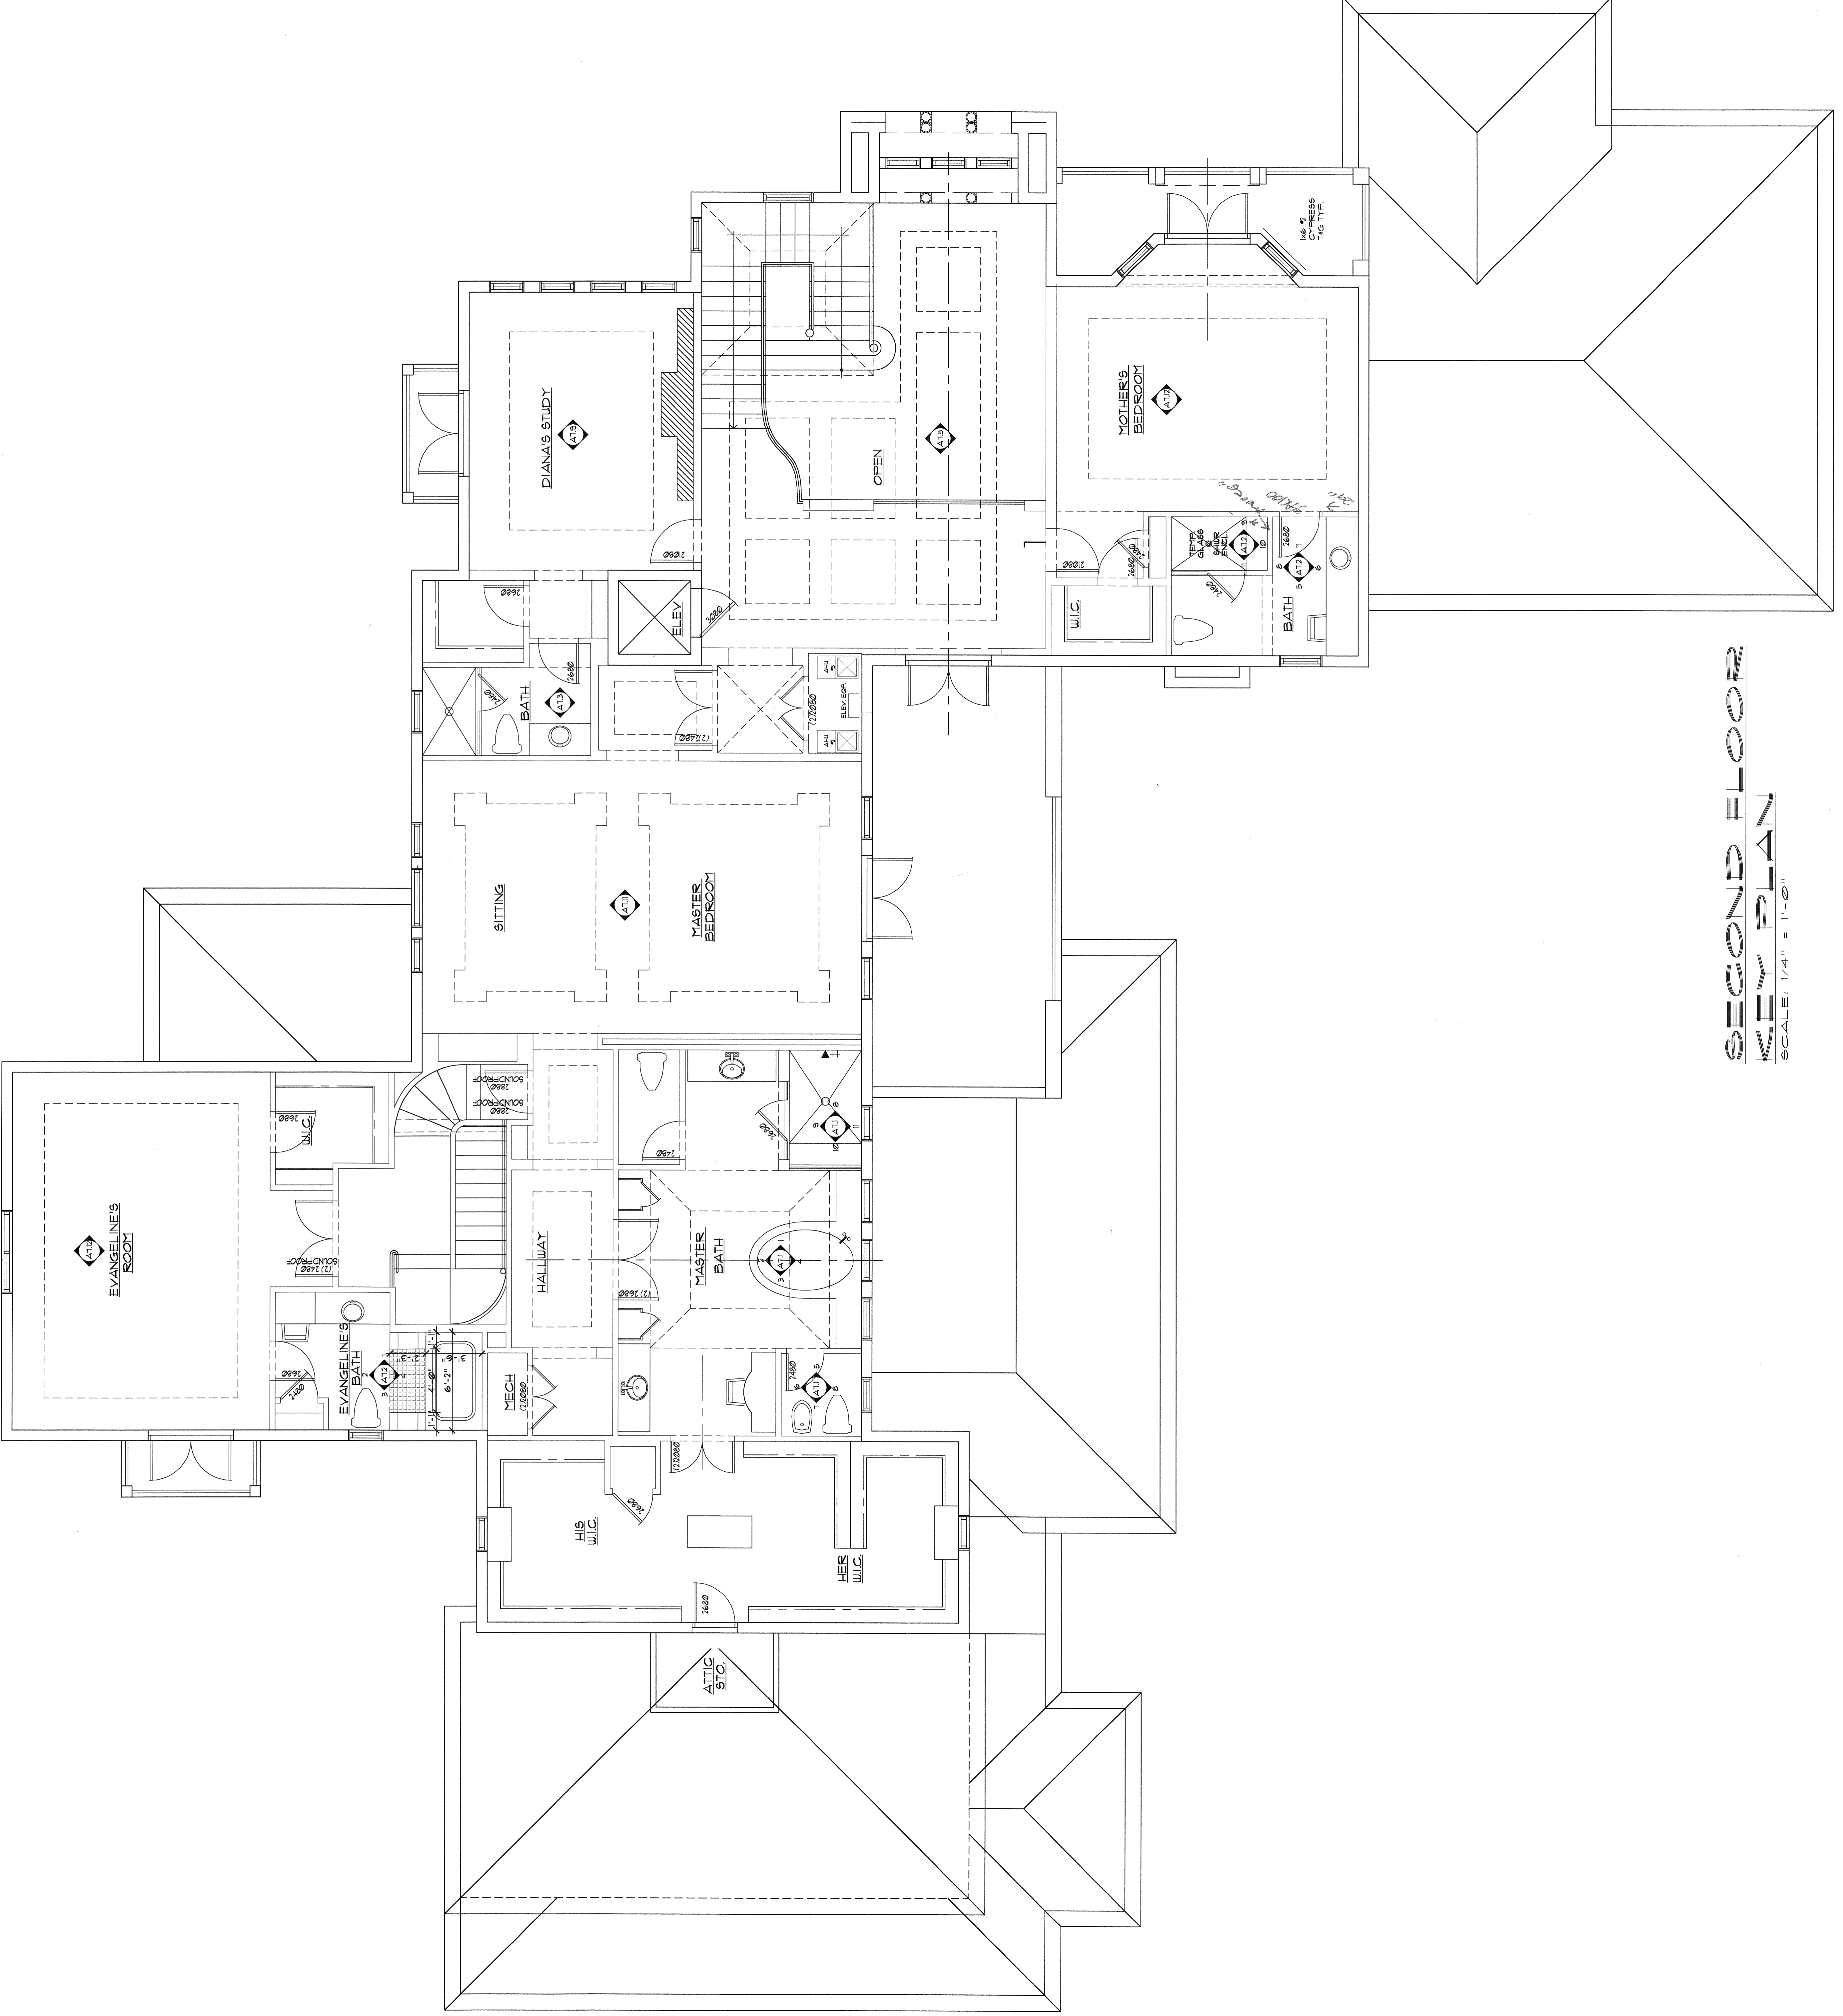

ISSUE	BY	DATE
FINAL SET	IKASU	04.20.06

BEDOS RESIDENCE
 ROYAL PALM ESTATE BUILDERS
 1176 COCONUT ROAD
 BOCA RATON, FLORIDA

ikasuu
 design
 377 SW 35th Avenue
 Deerfield Beach, FL 33442
 P: (561) 542-3515
 F: (561) 892-6390
 E: ikasudesign@gmail.com

JOB NO.	603 RFE
DATE	04.20.06
NO OF SHEETS	
DRAWN BY	IKASU

A1.2

SECOND FLOOR
KEY PLAN
 SCALE: 1/4" = 1'-0"