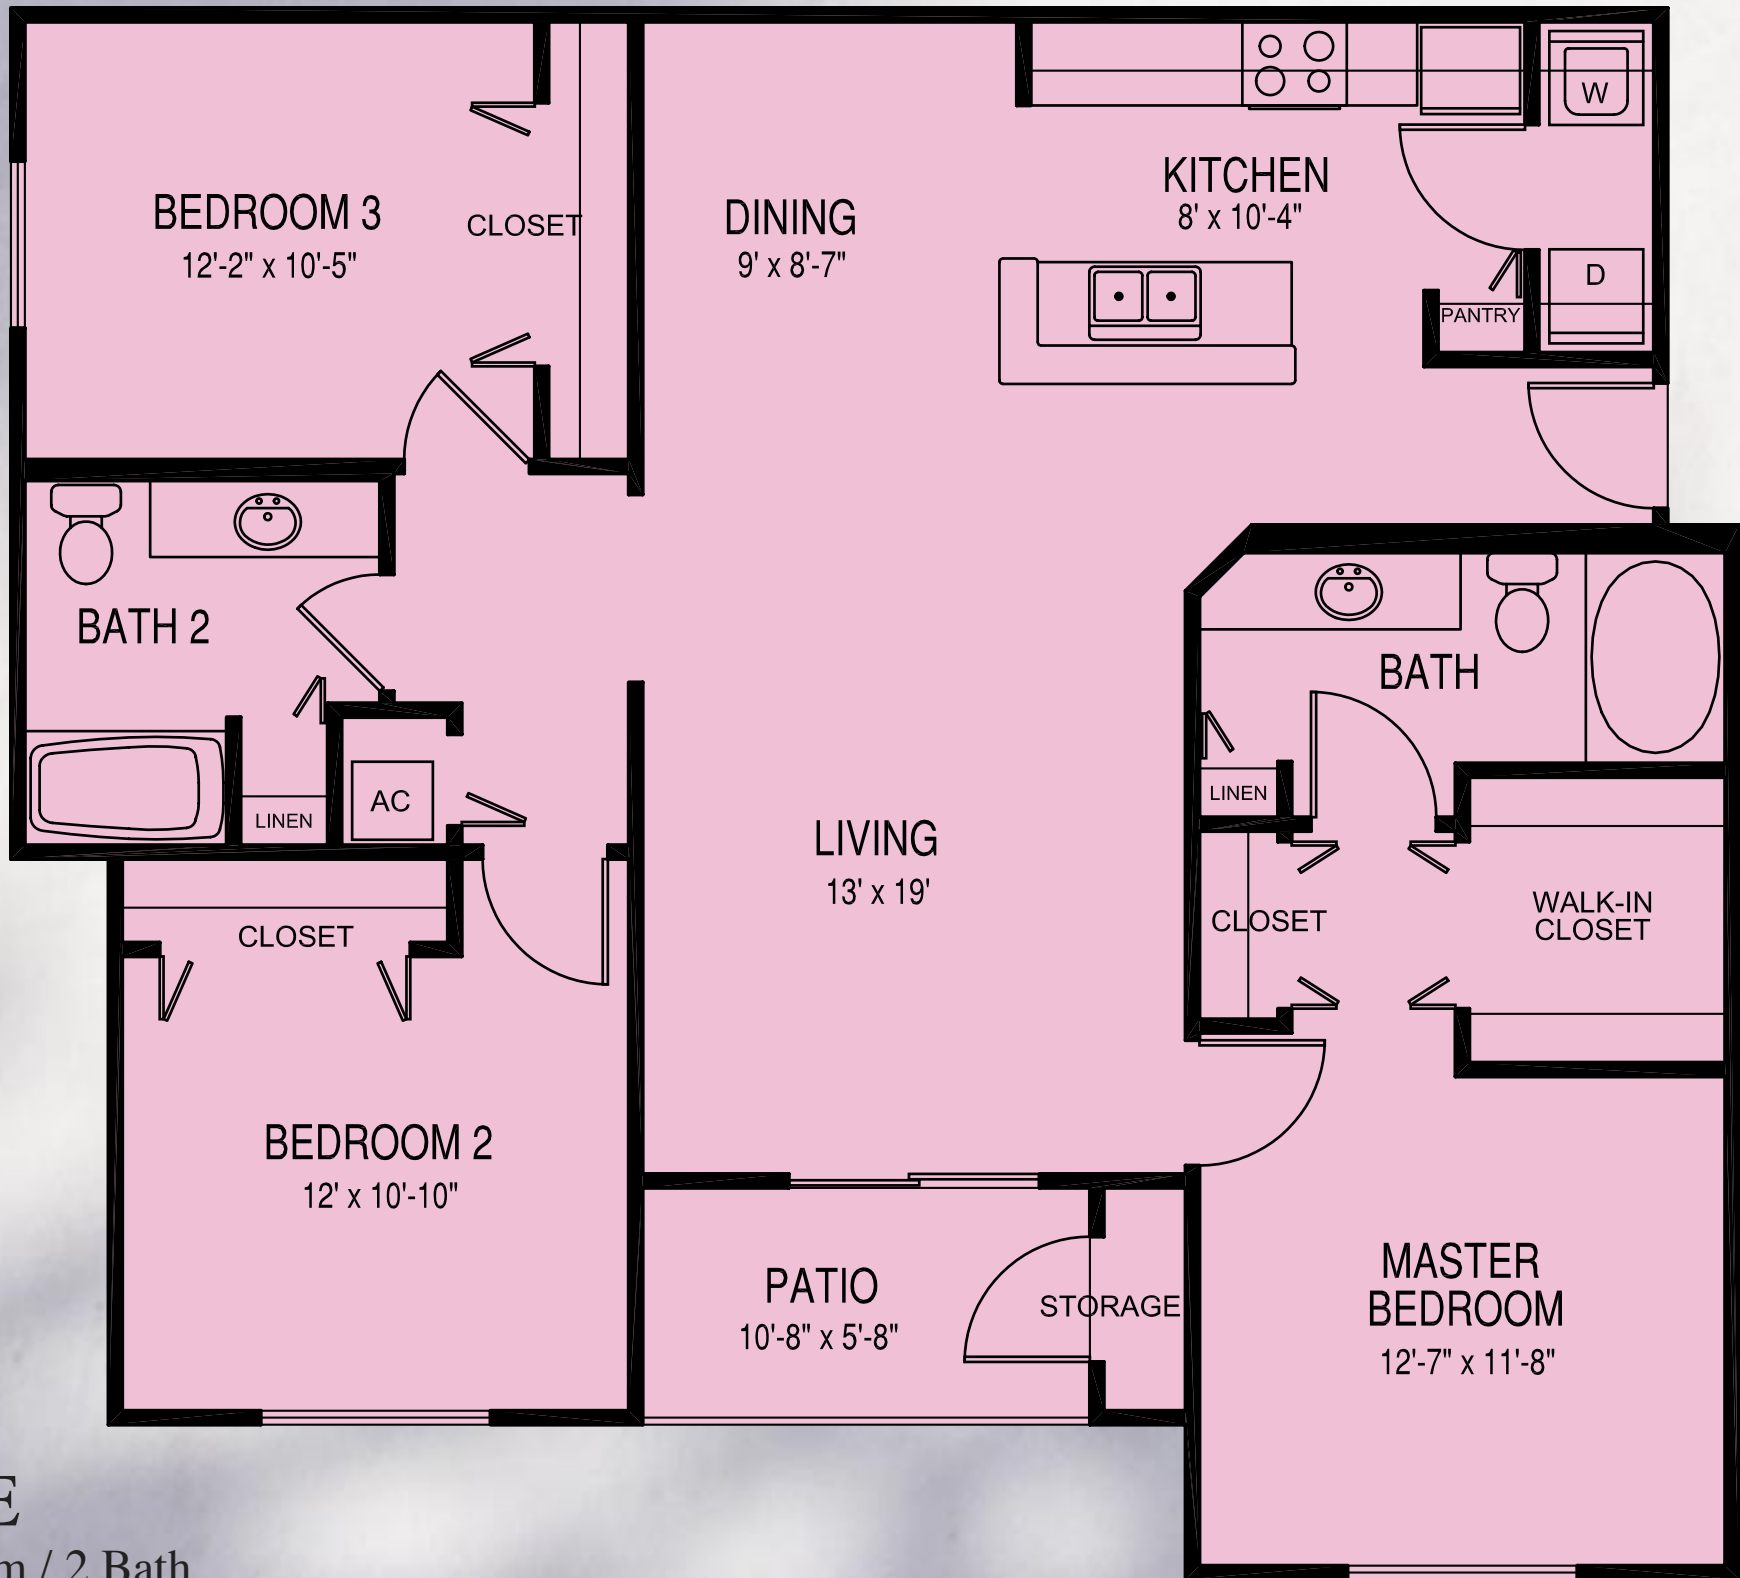

MAJESTIC

1 Bedroom / 1 Bath

680 Total Square Feet

ALL DIMENSIONS AND SQUARE FOOTAGE ARE APPROXIMATE AND ARE SUBJECT TO REVISIONS

PRESTIGE

2 Bedroom / 1 Bath
819 Total Square Feet

ALL DIMENSIONS AND SQUARE FOOTAGE ARE APPROXIMATE AND ARE SUBJECT TO REVISIONS

PARAMOUNT

2 Bedroom / 2 Bath

1031 Total Square Feet

ELITE

3 Bedroom / 2 Bath
1276 Total Square Feet