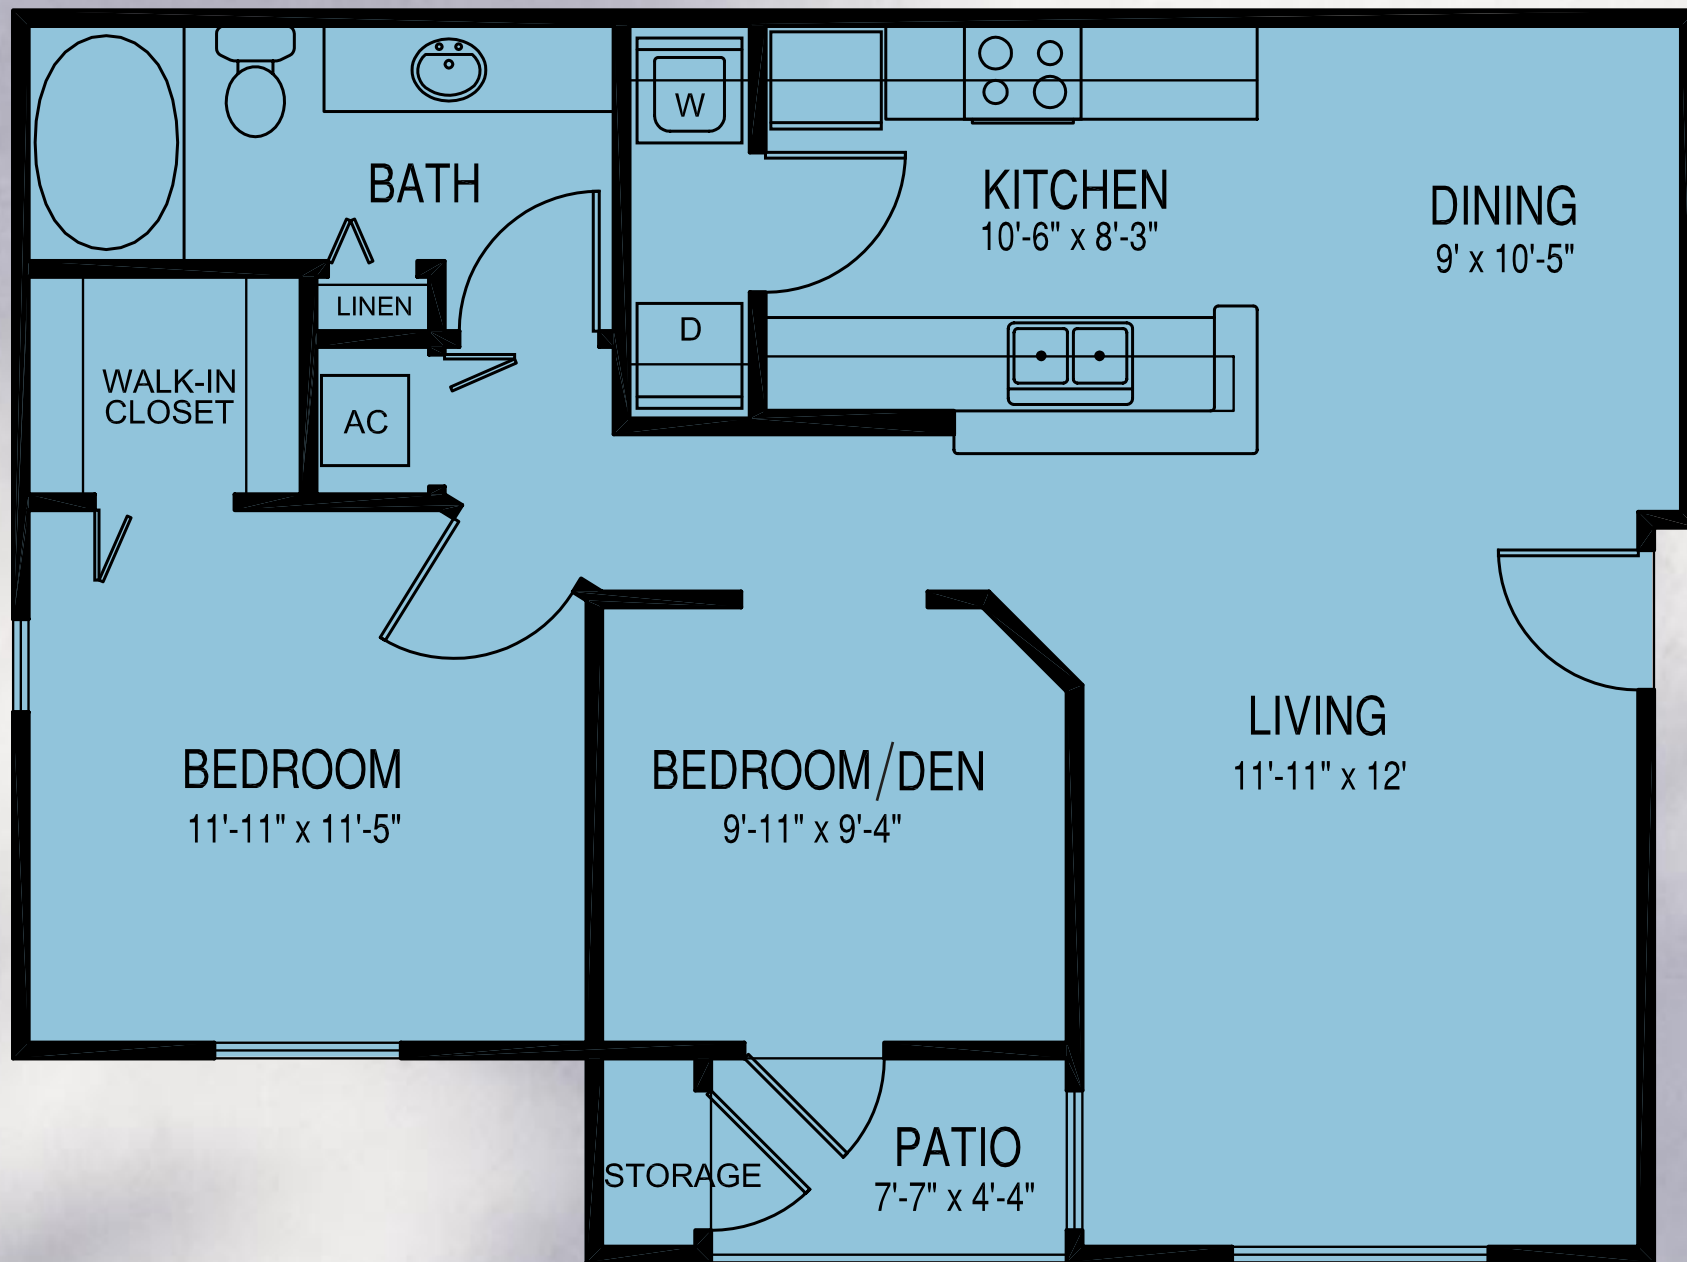

MAJESTIC

1 Bedroom / 1 Bath

680 Total Square Feet

ALL DIMENSIONS AND SQUARE FOOTAGE ARE APPROXIMATE AND ARE SUBJECT TO REVISIONS

PRESTIGE

2 Bedroom / 1 Bath
819 Total Square Feet

ALL DIMENSIONS AND SQUARE FOOTAGE ARE APPROXIMATE AND ARE SUBJECT TO REVISIONS

PARAMOUNT

2 Bedroom / 2 Bath

1031 Total Square Feet

ELITE

3 Bedroom / 2 Bath
1276 Total Square Feet