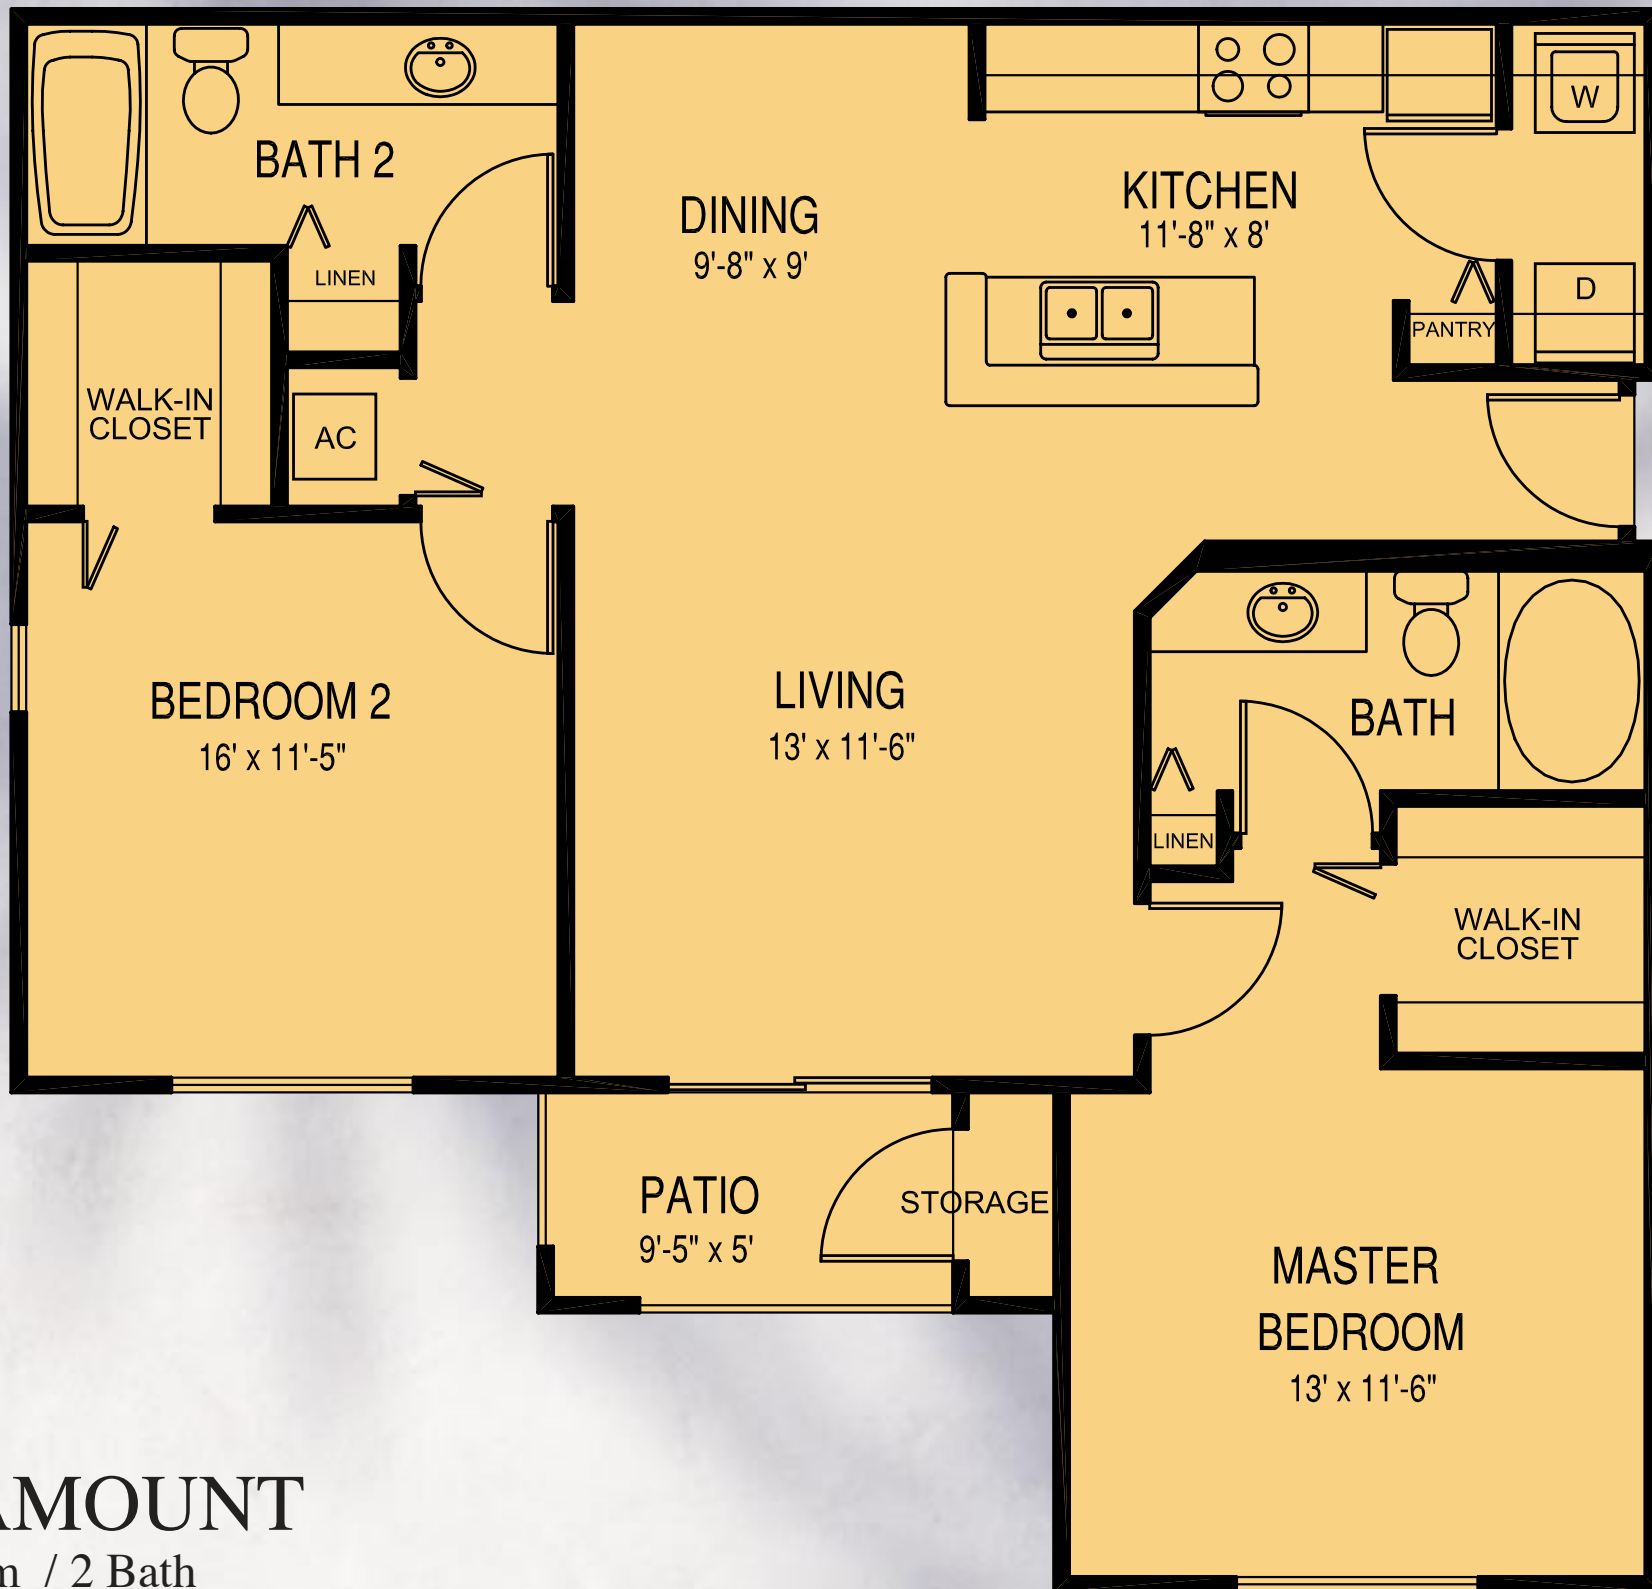

MAJESTIC

1 Bedroom / 1 Bath

680 Total Square Feet

ALL DIMENSIONS AND SQUARE FOOTAGE ARE APPROXIMATE AND ARE SUBJECT TO REVISIONS

PRESTIGE

2 Bedroom / 1 Bath
819 Total Square Feet

ALL DIMENSIONS AND SQUARE FOOTAGE ARE APPROXIMATE AND ARE SUBJECT TO REVISIONS

PARAMOUNT

2 Bedroom / 2 Bath

1031 Total Square Feet

ELITE

3 Bedroom / 2 Bath
1276 Total Square Feet